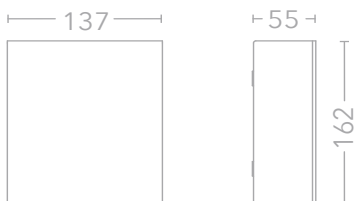

savoy

OD-SAV-G
700 lumens

CLASS 1

IP
65

230 VOLTS

COASTAL
>1KM

Key Features

Graphite